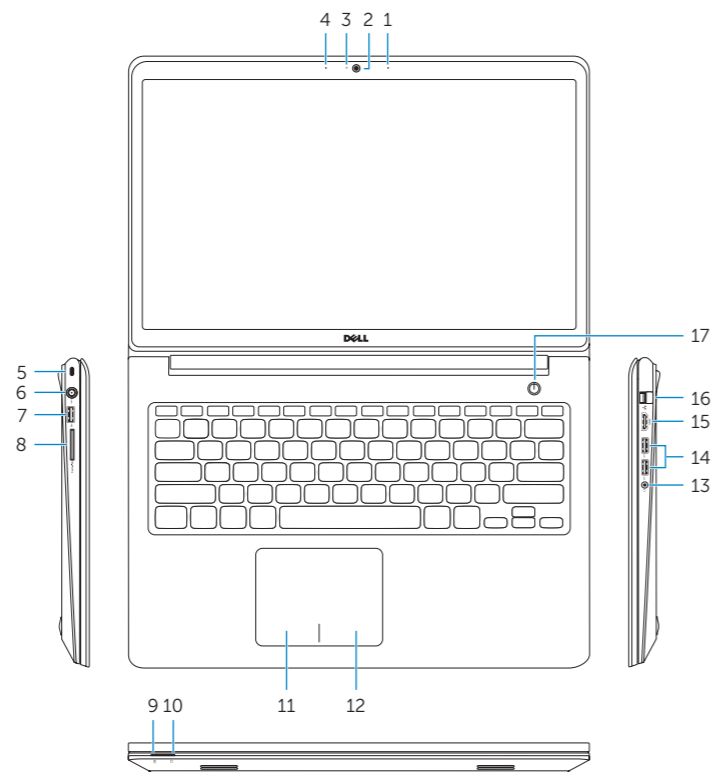

## Features

Caracteristici | Funkcije | Funkcije | Özellikler

1. Right microphone
2. Camera
3. Camera-status light
4. Left microphone
5. Security-cable slot
6. Power-adaptor port
7. USB 2.0 port
8. Media-card reader
9. Power and battery-status light
10. Hard-drive status light
11. Left-click area
12. Right-click area
13. Headset port
14. USB 3.0 ports (2)
15. HDMI port
16. Network port
17. Power button
18. Regulatory label
19. Service Tag label