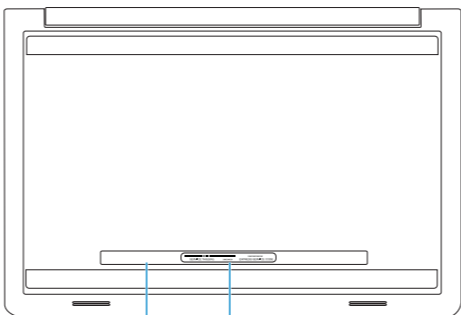

## Features

Caracteristici | Funkcije | Funkcije | Özellikler

1. Right microphone
2. Camera
3. Camera-status light
4. Left microphone
5. Security-cable slot
6. Power-adaptor port
7. USB 2.0 port
8. Media-card reader
9. Power and battery-status light
10. Hard-drive status light
11. Left-click area
12. Right-click area
13. Headset port
14. USB 3.0 ports (2)
15. HDMI port
16. Network port
17. Power button
18. Regulatory label
19. Service Tag label